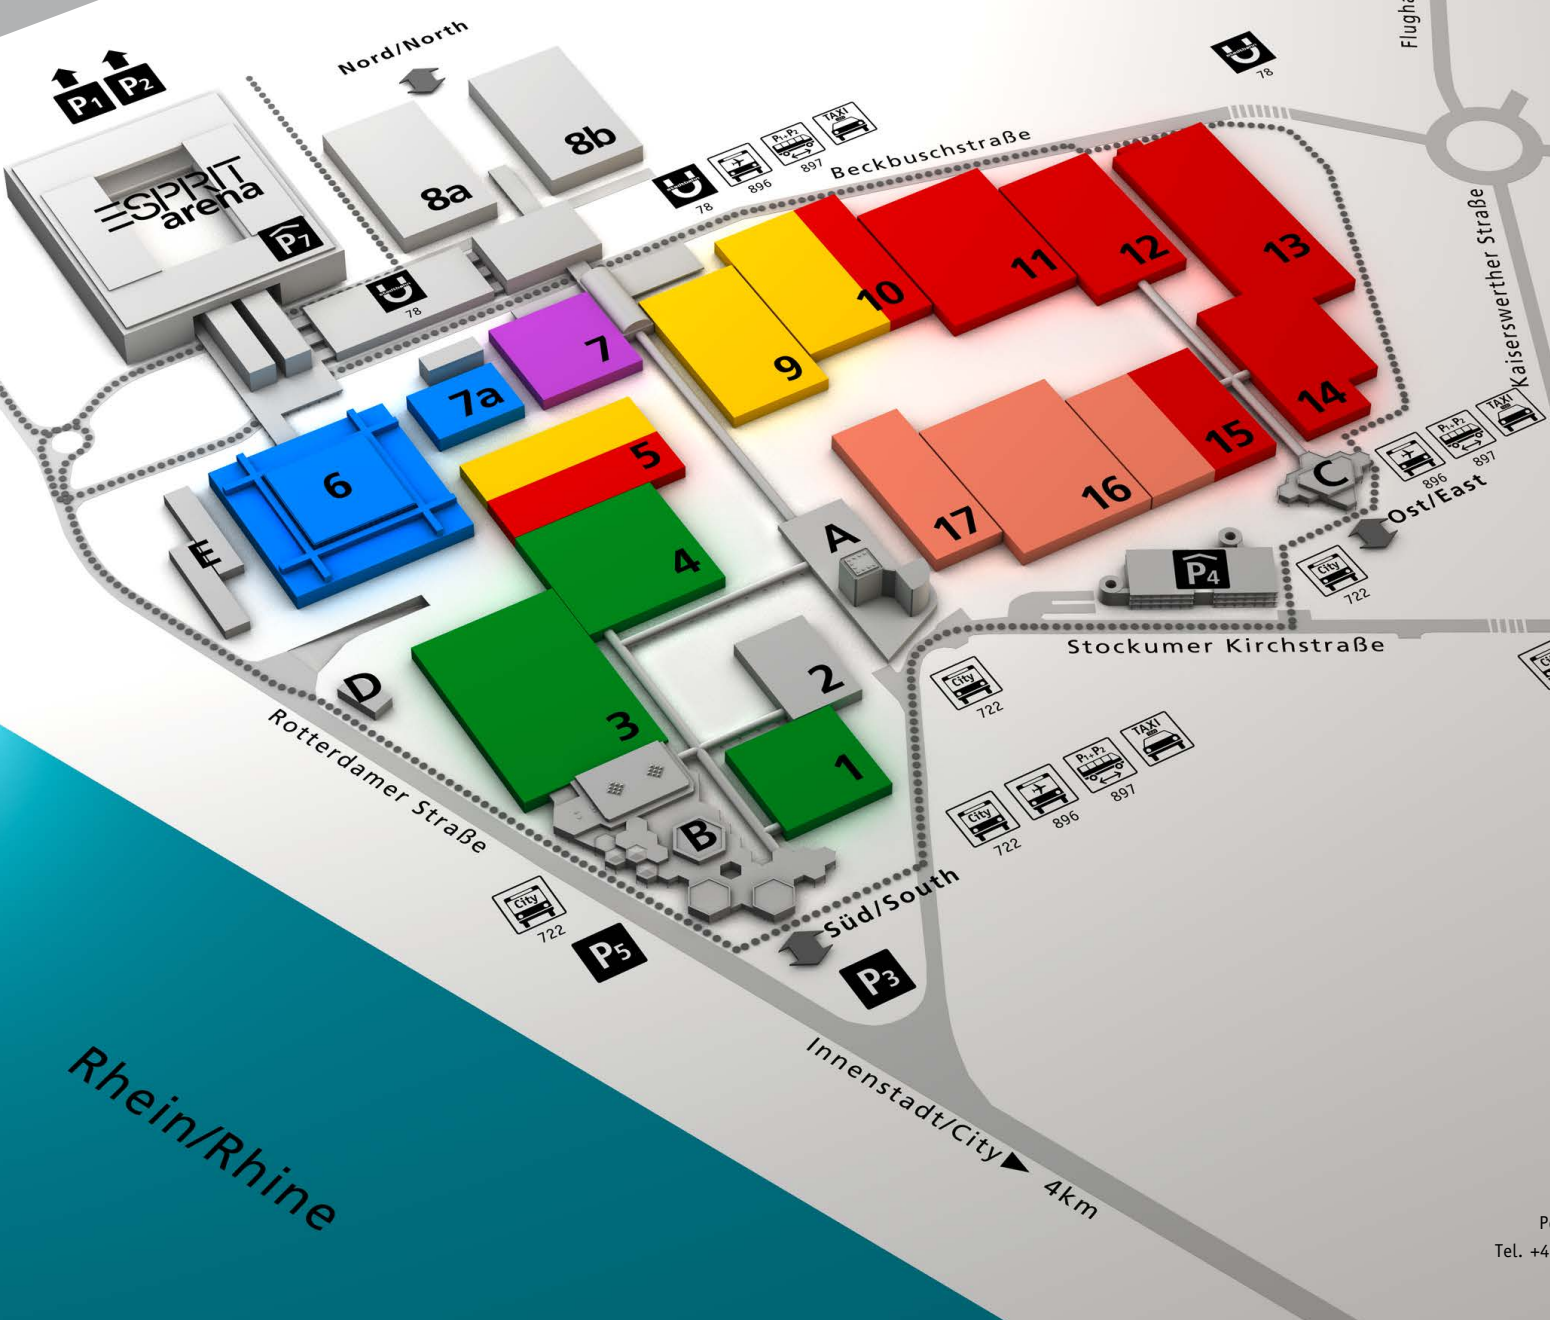

Parkplätze/Parking Area (P1 + P2)
 Adresse für Auto-Navigationssysteme/
 Address for Car Navigation Systems:
 40474 Düsseldorf, Am Staad

EuroShop
 The World's Leading Retail Trade Fair
16 – 20 February 2014
 Düsseldorf · Germany
www.euroshop.de

Halle/Hall 7	Sonderveranstaltungen	Special Events
---------------------	-----------------------	----------------

A	Messe-Center	Trade Fair Centre
B	CCD Süd – Congress Center Düsseldorf	CCD Süd – Congress Center Düsseldorf
C	CCD Ost – Congress Center Düsseldorf	CCD Ost – Congress Center Düsseldorf
D	Zoll, Spediteure	Customs, Forwarders
E	Logistik-Zentrum	Logistics Center
●●●●●●	Pendelbusspur	Shuttle bus